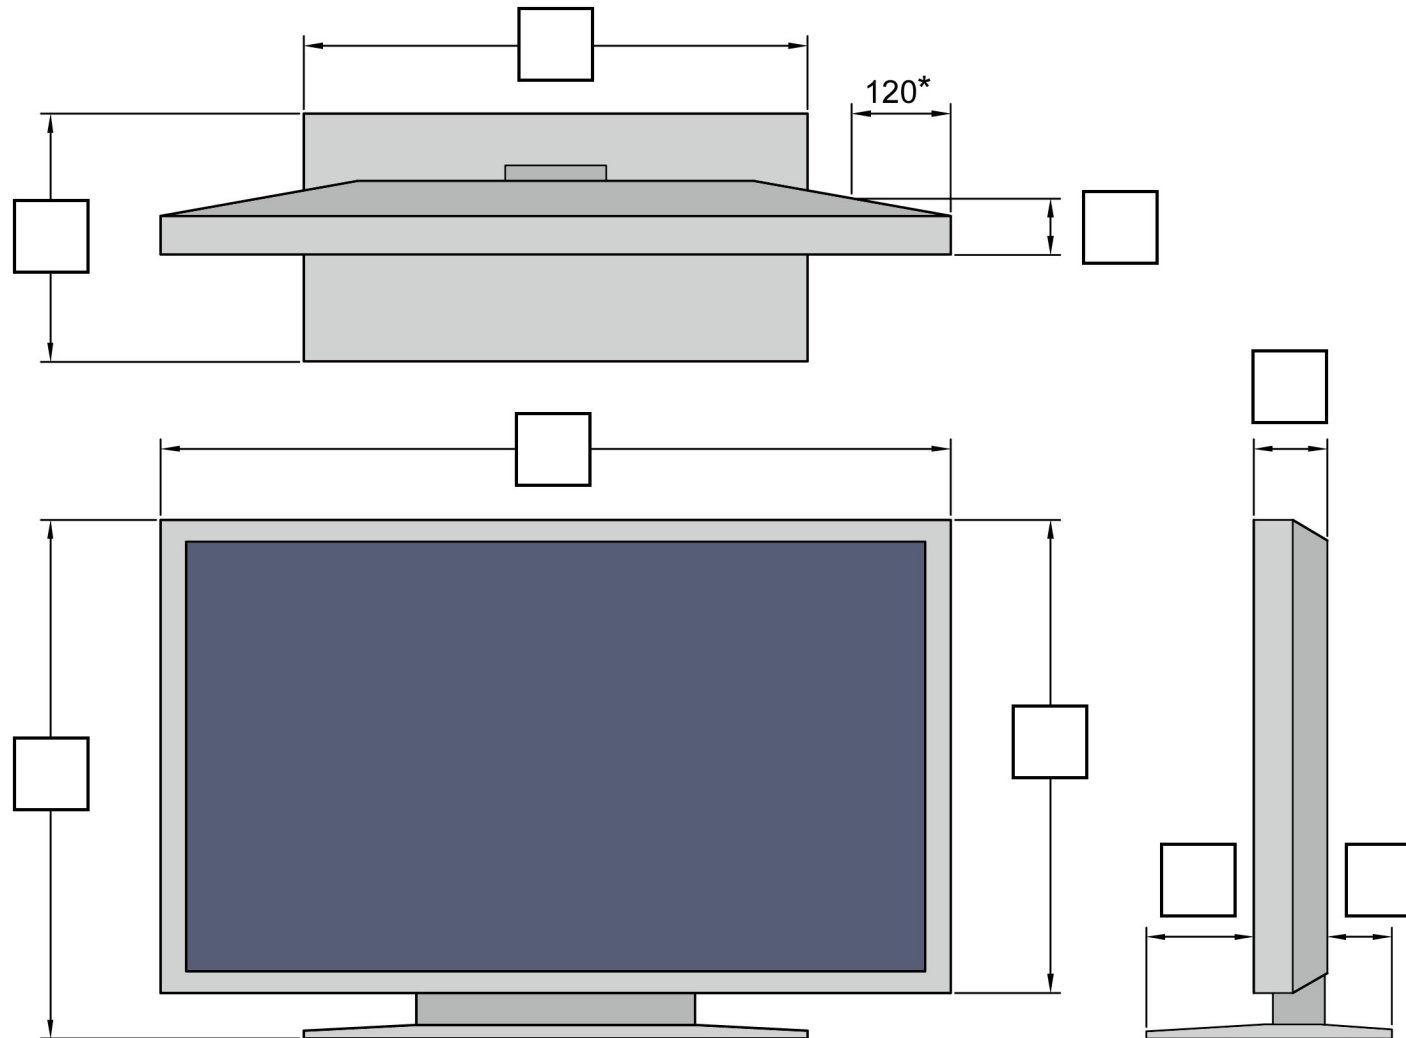

Plasma/LCD/TFT Screen Make and Model:

* As well as the total thickness of the screen, we also require a dimension 120mm in from the side. This means we can ensure an excellent fit for the screen in its supporting foam blocks.

Please tick if applicable

Will the desktop stand be attached in transit?

Do you require separate pockets for speakers?

Do you need a partition for cables/ accessories?

Are there any protruding features on the screen? Wall mount etc. If yes please detail below.